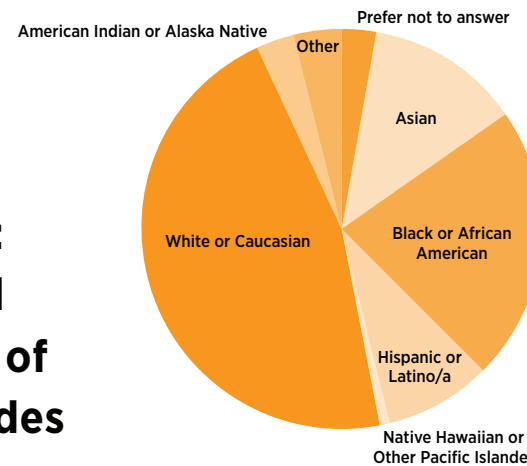

PSF broadcasted **10** Facebook Live videos with more than **247,000** fans viewing and responding to our Facebook events. In total, PSF garnered nearly **4 million** impressions across social and digital media properties!

OUR ATTENDEES

The Festival aims to increase Philadelphian's awareness of STEM in the region and how it impacts their daily lives

Attendees reported they were made more aware of...

the awesome science happening at organizations in Philadelphia **89%**

the impact STEM has in their daily lives **88%**

Top reason our attendees came was because they "just like science!"

PSF continues to inspire curiosity in a diverse audience: attendees reported they came from **46** of the city's **47** zip codes